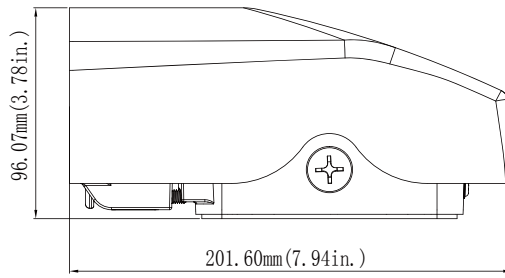

Dimension

unit: inch/mm