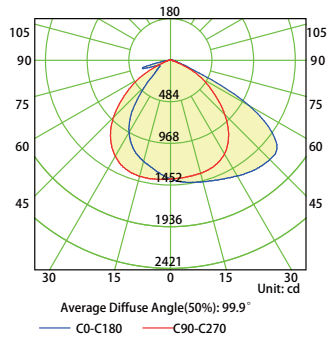

Note: D* Dark Bronze finish color is inventory color, please consult factory for lead time if other color is needed.

Dimension

unit: inch/mm

Energy Saving Replacement

MESTER MODEL	Replacing
SWP30W27VXXKYY	100W MH
SWP35W34VXXKYY	100W MH

Photometrics

SWP30W27V50KD

Luminous Intensity Distribution Curve

Illuminance at a Distance